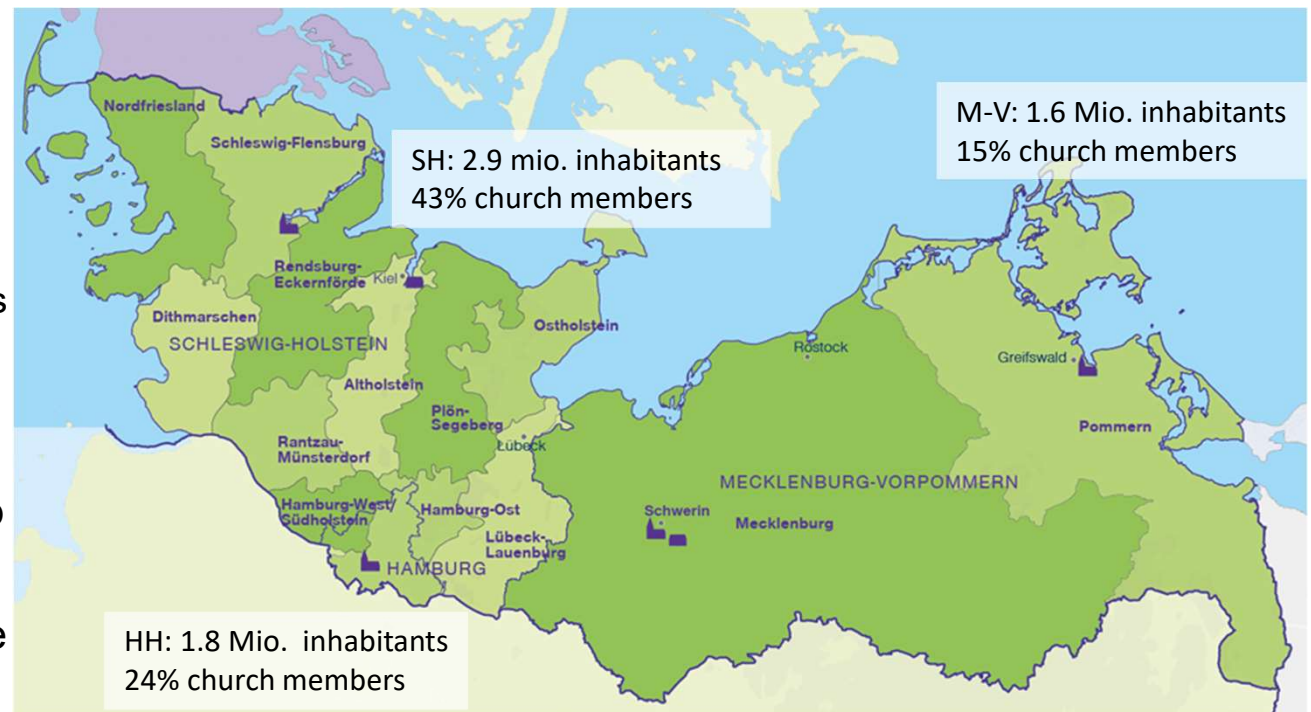

Evangelisch-Lutherische
Kirche in Norddeutschland

Getting started

Evangelisch-Lutherische
Kirche in Norddeutschland

The Nordkirche

Evangelisch-Lutherische
Kirche in Norddeutschland

founded in (2009 -) 2012

1.97 million members

13 church districts

980 parishes

6.500 buildings

2.600 churches and chapels

3.500 parish houses
and rectories

- decentralised ownership
- federal gov. system
- heterogenuous structure

Phase I: awareness raising